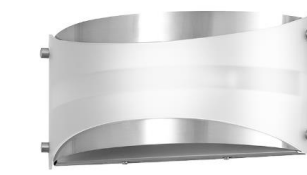

Sofa at Lobby

Window Treatment - Lobby

Lounge Chair at Lobby

CA2551 Lounge Chair

Dining Chair

Lobby Tile

Corridor Carpet

Corridor Scence